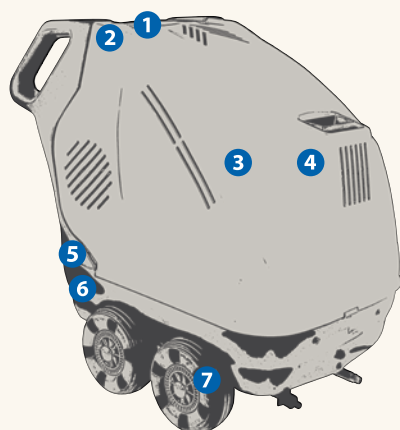

Standard Equipment Accessori Standard

MV951 w/ extension
Gun w/lance - *Pistola con prolunga*
(41089)

Lance
Lancia
(40826)

HP hose 10m
Tubo HP 10m (SAE100 R1)
(3160160)

Wash Nozzles
Ugello 1/4 MEG
HOT 1515N (3083) - 1505
HOT 2015N (3086) - 15045